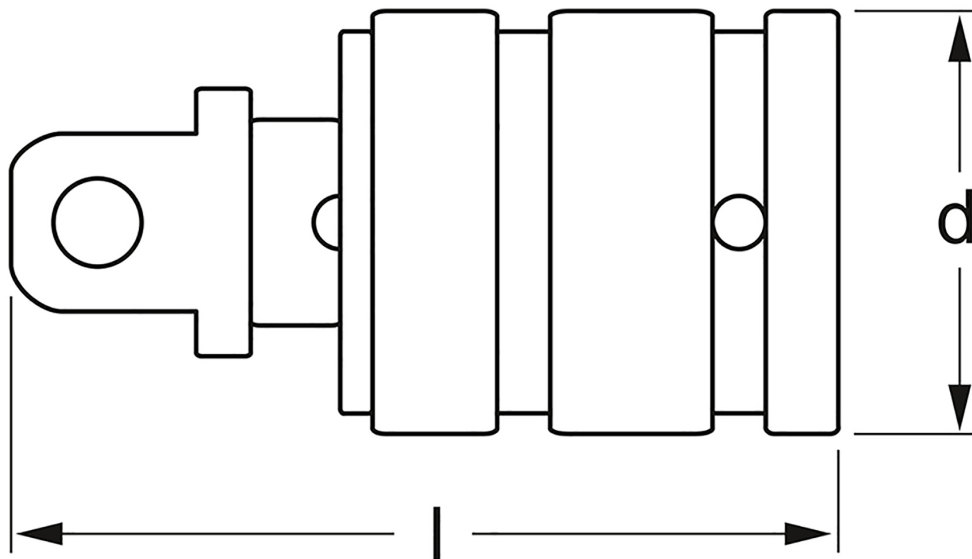

**7658** Power universal joint, 1", MATADOR item no.: 76580001

**7658** Power universal joint, 1", MATADOR item no.: 76580001

**7658** Power universal joint, 1", MATADOR item no.: 76580001

**Beschreibung:**

Force gimbal joint. For machine-operated socket wrench inserts and connecting parts. Internal square drive according to DIN 3121, G 25 and F 25 / ISO 1174. Made of chrome-molybdenum steel. Surface: Manganese phosphated.

**Technische Daten**

**Manufacturer-Number:** 7658 0001

**EAN:** 4040674145788

**Width:** 130 mm

**Height:** 57 mm

**Length:** 140 mm

**Weight:** 1.4 kg