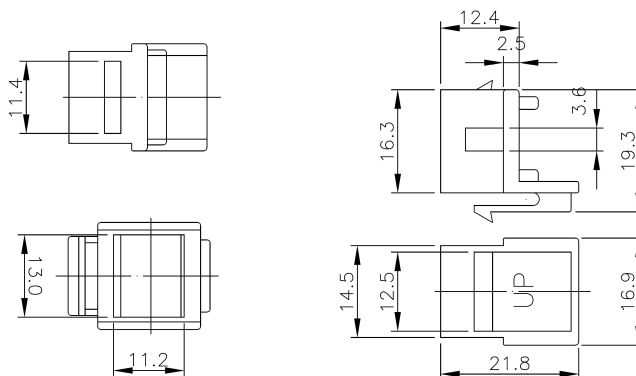

Excel Keystone to Fibre Adaptor White

Item Code: 100-711

excel
without compromise.

✕ Suitable for SC simplex and LC Duplex

✕ UL94-V0

✕ Fits all non-shuttered keystone ports

Product Overview

The Excel RJ45 to fibre adaptor can be used to house a single adaptor allowing a standard panel to have a mixture of fibre and copper outlets. The adaptor will accept SC Simplex and LC Duplex flanged or flangeless adaptors.

Product Specifications

Feature	Values
Model	Adapter
Colour	White

Product drawing

Standards

Applicable standard	Detail
RoHS-II/-III (2011/65/EU & 2015/863): 2023	Our products, demonstrate full adherence to the regulatory stipulations of the EU Directive 2011/65/EU (RoHS-II) and its corresponding delegated directive 2015/863 (RoHS-III).
WFD: 2023	Compliant to Waste Framework Directive
SCIP: 2023	Compliant - Does Not Contain Substances of Concern In articles as such or in complex objects (Products)
POPs (EU) No 2019/1021	EU Regulation for the restriction of Persistent Organic Pollutants.

Part Number Table

Part Number	Description
100-711	Excel Keystone to Fibre Adaptor White

Excel is a world class premium performing end to end infrastructure solution designed, Manufactured, supported and delivered without compromise.