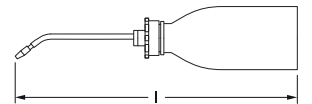

## ■ Hopper

- Made of black plastic
- With strainer
- Flexible screw off tube

Art. Code	a mm	d mm	g	
0792 0001	120	160	150	1

## ■ Plastic Oiler

- With double-stroke pump
- Plastic

Art. Code	ccm	g	
0793 0001	300	200	5