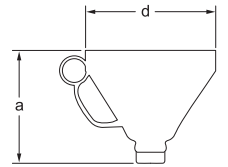

## ■ Hopper

- Made of black plastic
- With strainer
- Flexible screw off tube

Art. Code	a mm	d mm	g	
0792 0001	120	160	150	1

## ■ Plastic Oiler

- With double-stroke pump
- Plastic

Art. Code	ccm	g	
0793 0001	300	200	5