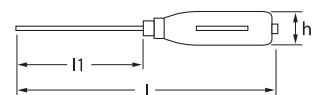

- For precision oiling in tight and hard-to-reach places and machines
- Aluminium construction
- For use with lubricants only
- Generous reservoir
- Convenient pocket clip