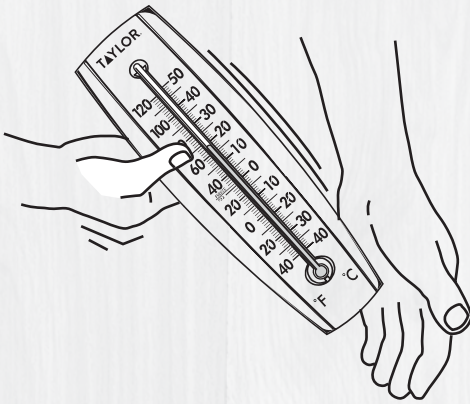

TAYLOR®

INDOOR/OUTDOOR WALL THERMOMETER

- Large, easy-to-read numbers
- Durable resin material with recessed tube
- Weather resistant
- Temperature range: -40°F to 120°F / -40°C to 50°C

EXPOSURE: 

Do not mount in direct sunlight, near a heat source, or near a large body of water as these situations could affect the proper air temperature reading. Ultraviolet light from sunlight can prematurely weather the product.

WALL MOUNTING

SEPARATED FLUID:

Occasionally, rough handling in shipment or improper storage may cause the red liquid to separate slightly. This is not a defect. The liquid can be reunited easily before installation. First, remove from the card. Tap the side of the thermometer, bulb end down against the palm of the hand. Pause between taps to permit liquid to run down tube. Continue until liquid is completely joined.

REJOINING SEPARATED FLUID

COMPLETE ONE YEAR LIMITED WARRANTY

#5154
©2018 Taylor Precision Products
Oak Brook, IL 60523
www.taylorusa.com

5154_3.12.18

Place
Sticker
Here

Made in China